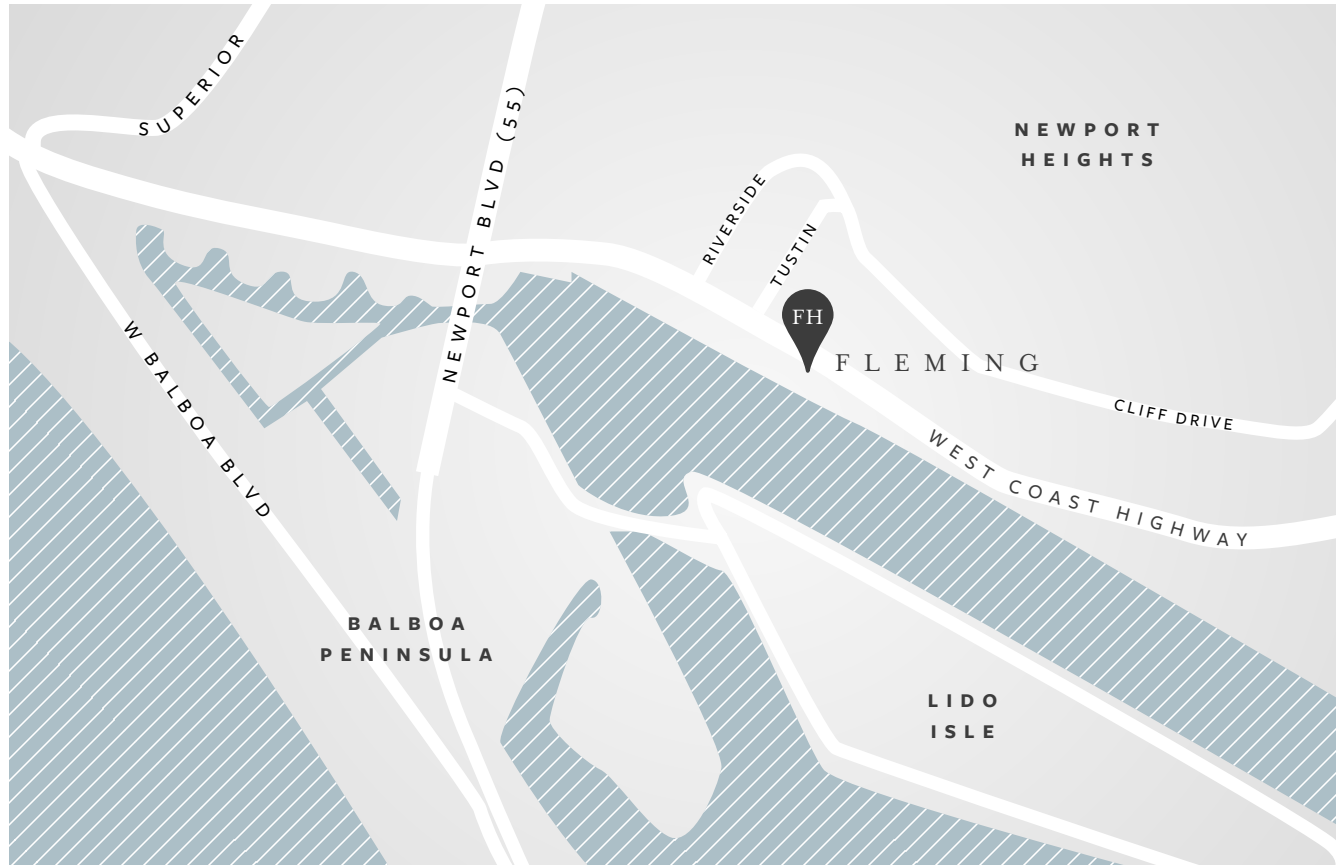

FLEMING

D I S T I N C T I V E H O M E S

Fleming Distinctive Homes

2429 West Coast Highway, Suite 210 Newport Beach, CA 92663

949.732.1645 *telephone* | 949.748.8556 *facsimile*